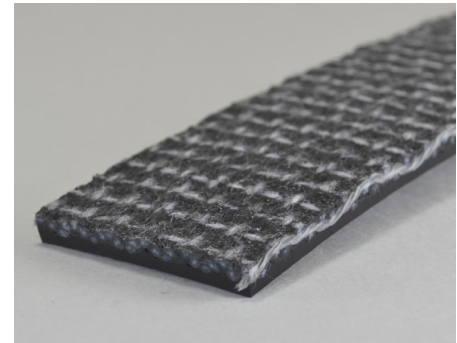

# BH-118

## Data Sheet

**Description:** Interwoven domestic belt, cover one side

**Applications:** General conveying, distribution center

**Features:** PVC cover one side

Overall Thickness	0.135 inches / 3.4 mm
Minimum Pulley Diameter	3.1 inches / 80 mm
Color	Black
Tensile Strength	120.0 lbs per in / 21.0 N per mm
Cover/carcass material	PVC/PE
Joining	Lacing