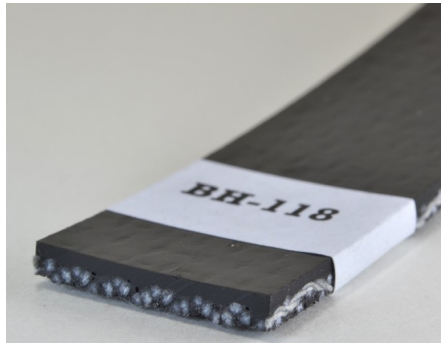

# BH-118

## Data Sheet

**Description:** Interwoven domestic belt, cover one side

**Applications:** General conveying, distribution center

**Features:** PVC cover one side

Overall Thickness	0.135 inches / 3.4 mm
Minimum Pulley Diameter	3.1 inches / 80 mm
Color	Black
Tensile Strength	120.0 lbs per in / 21.0 N per mm
Cover/carcass material	PVC/PE
Joining	Lacing